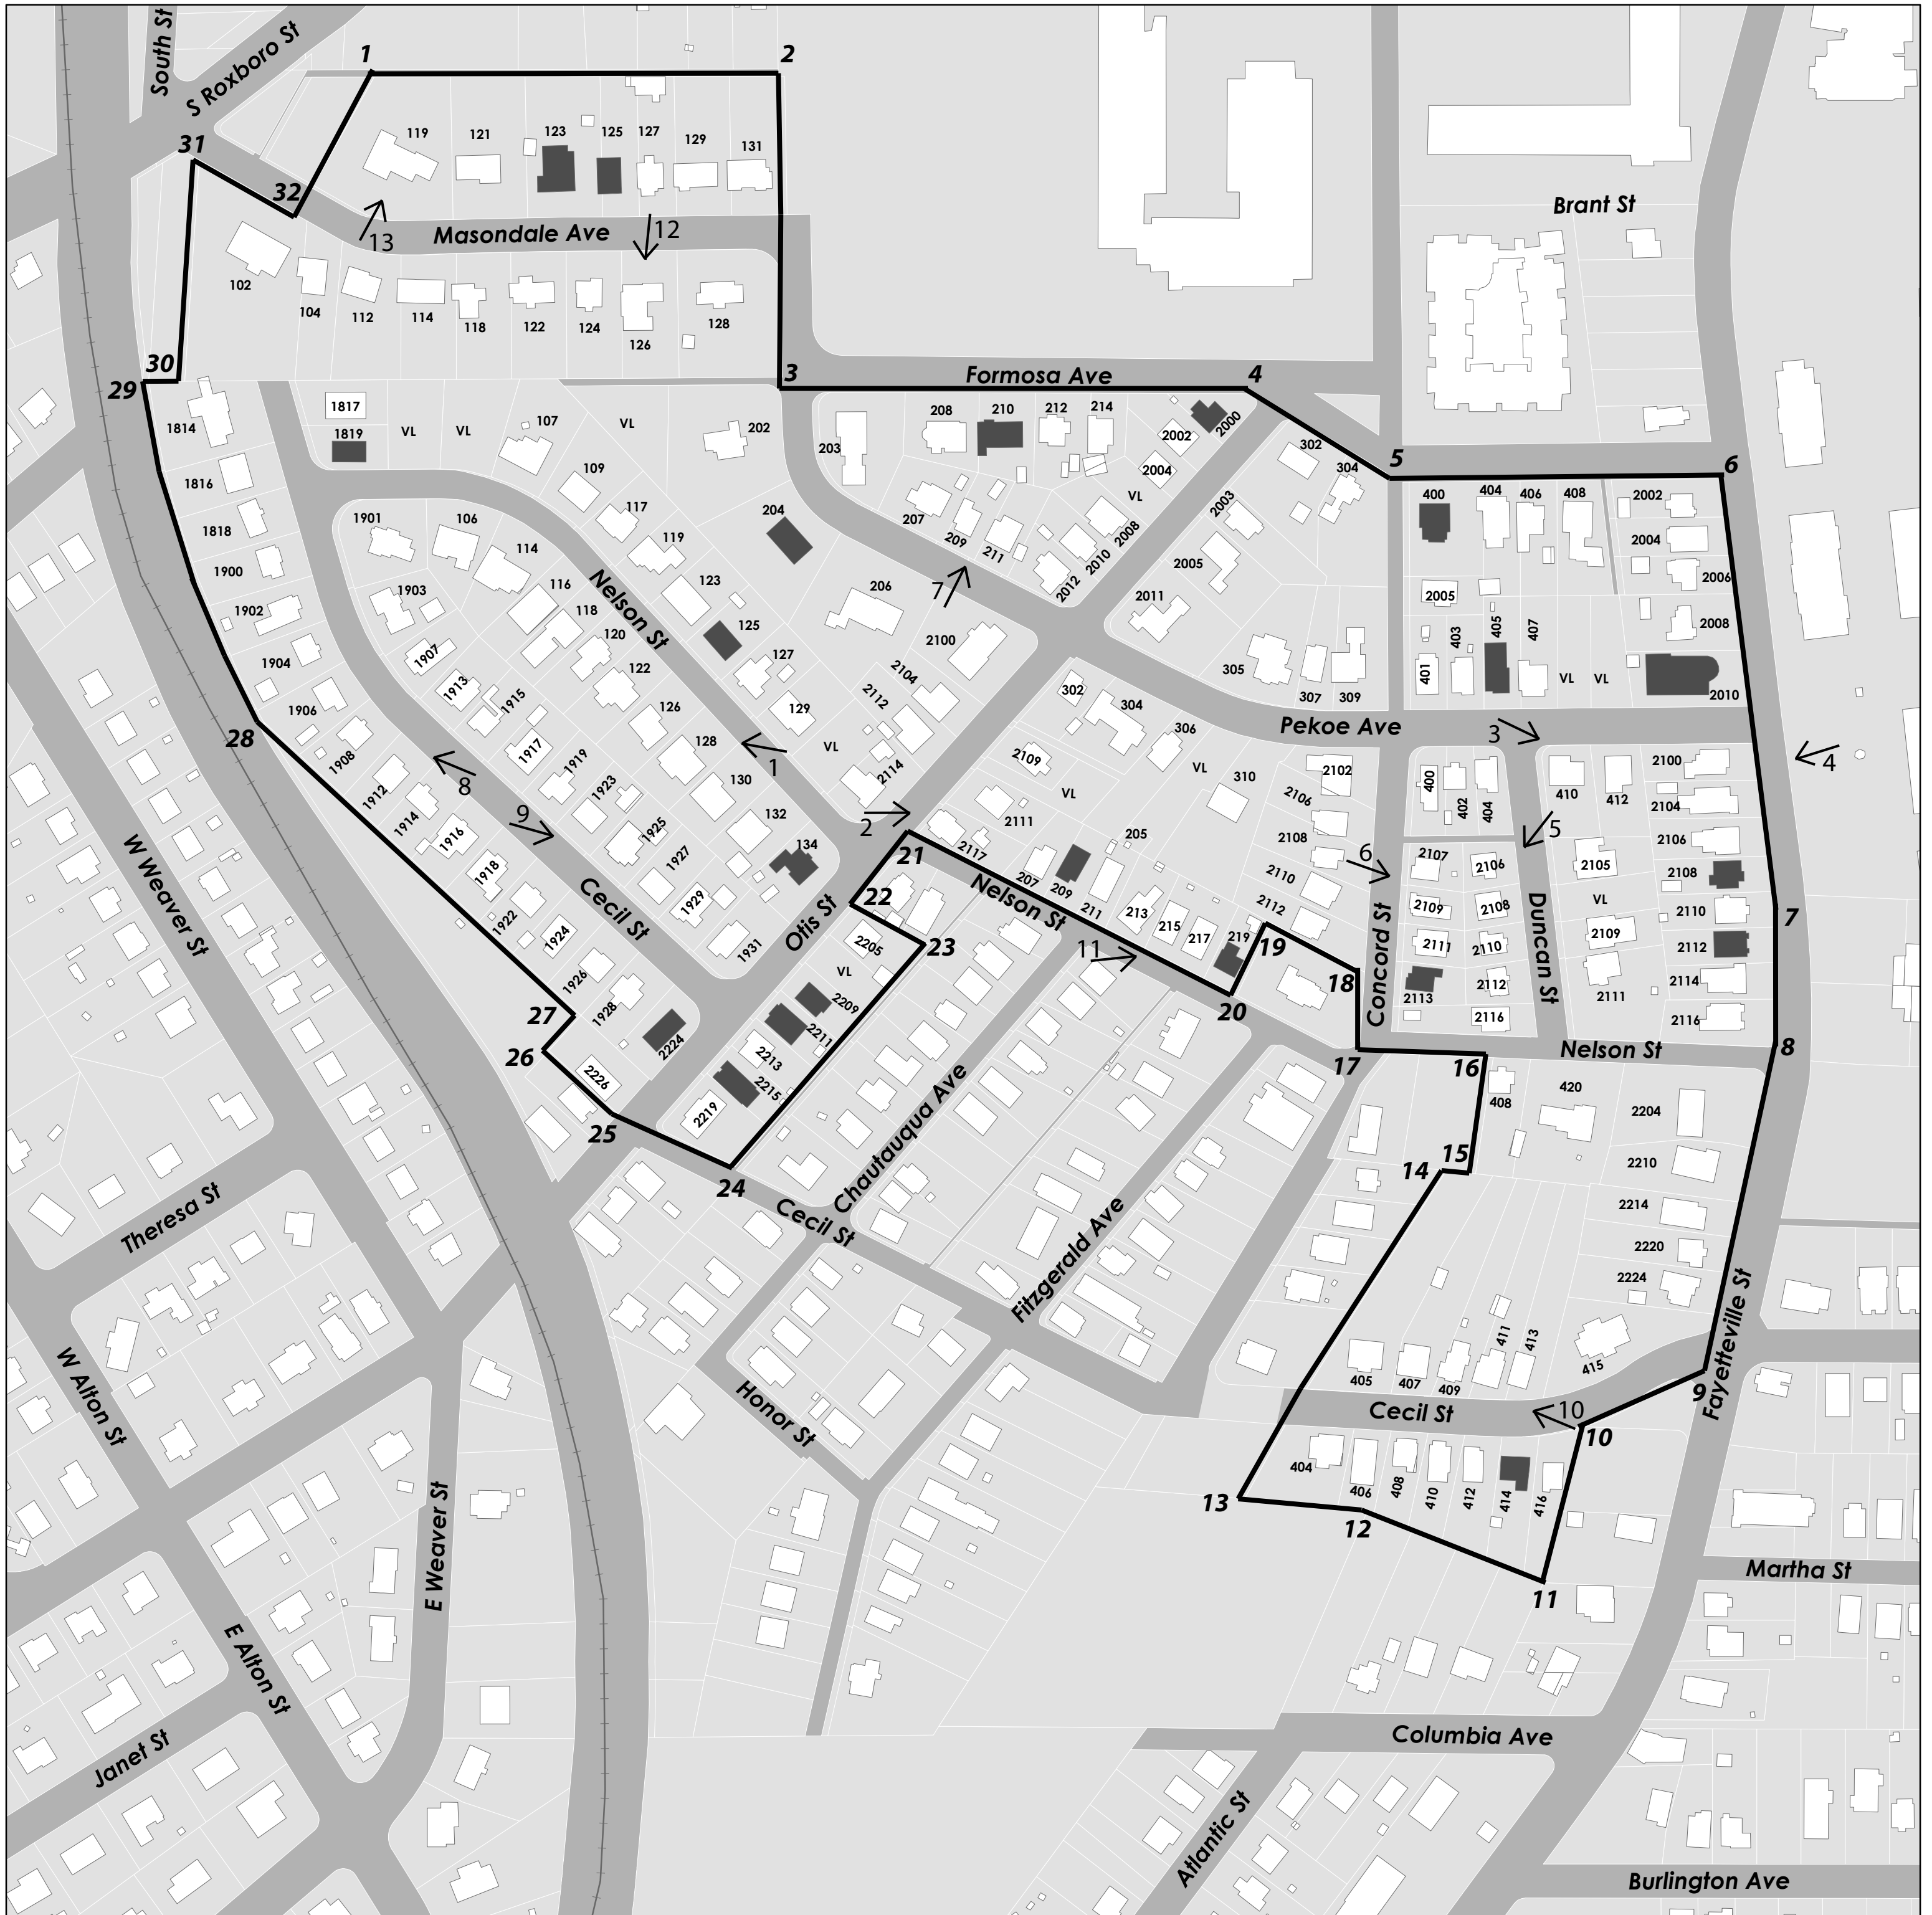

College Heights Historic District

Durham, Durham County, North Carolina

-  College Heights Historic District Boundary
-  Contributing Building
-  Non-Contributing Building
- 000 Street Address
- VL Vacant Lot
-  Photo View
- 1 Coordinates

Note:
Contributing Status is indicated for primary resources only. See inventory list for status of outbuildings and associated resources

Coordinates:

- | | | |
|---------------------------|---------------------------|---------------------------|
| 1. -78.907434, 35.975929 | 13. -78.903455, 35.970661 | 25. -78.906324, 35.972085 |
| 2. -78.905553, 35.975929 | 14. -78.902530, 35.971877 | 26. -78.906632, 35.972326 |
| 3. -78.905559, 35.974823 | 15. -78.902393, 35.971873 | 27. -78.906490, 35.972454 |
| 4. -78.903410, 35.974756 | 16. -78.902310, 35.972296 | 28. -78.907963, 35.973576 |
| 5. -78.902715, 35.974433 | 17. -78.902900, 35.972351 | 29. -78.908464, 35.974805 |
| 6. -78.901255, 35.974444 | 18. -78.902900, 35.972615 | 30. -78.908301, 35.974803 |
| 7. -78.901025, 35.972887 | 19. -78.903325, 35.972791 | 31. -78.908231, 35.975624 |
| 8. -78.901003, 35.972305 | 20. -78.903480, 35.972529 | 32. -78.907767, 35.975417 |
| 9. -78.901339, 35.971196 | 21. -78.904971, 35.973124 | |
| 10. -78.901891, 35.970735 | 22. -78.905237, 35.972852 | |
| 11. -78.902087, 35.970359 | 23. -78.904875, 35.972711 | |
| 12. -78.902878, 35.970620 | 24. -78.905779, 35.971894 | |